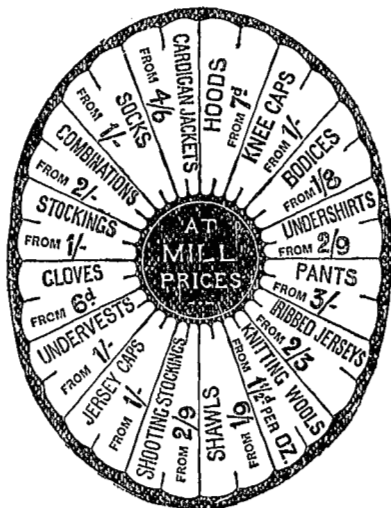

**TWO TRADE MARKS LADIES SHOULD KNOW.**

This Trade Mark branded upon Goods is a guarantee that they are of the fastest possible dye, and of such colours as will stand travelling by land and sea. The sun cannot fade, nor mud spoil them. Unlike other fast dyes, which are limited to Black, Navy Blue, and Cream, the "S.S." Dye can be applied to a large range of useful colours.

**SAMUEL SMITH & CO., LTD., HORTON DYE WORKS, BRADFORD.**

**DIRECT FROM THE MILL.**

(POST FREE.)

**Remember!!!**

Mill Prices are Lower than Wholesale Prices:

Catalogues and Samples of Wools post free on application to the Mills or any of the Branches.  
100 Patterns of Knitting Wools (which need not be returned) sent post free.